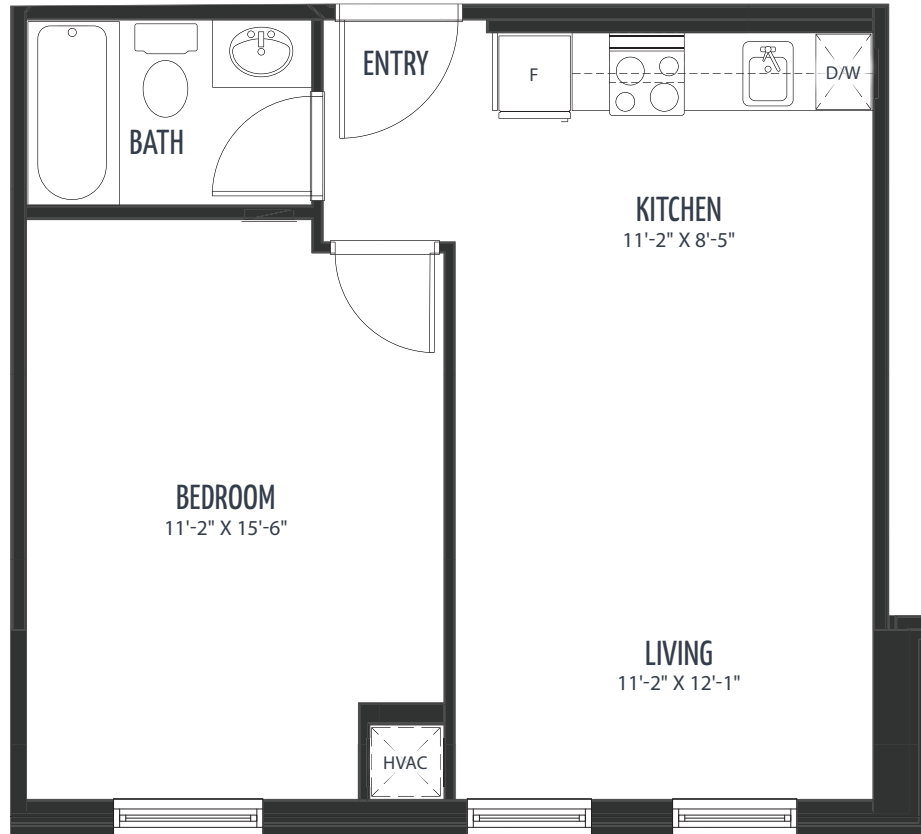

THE HIGHLIGHT

TheHighlight.ca

1 BED

308, 408, 507,
607, 707, 807

541 Sq.Ft.

McArthur Ave.