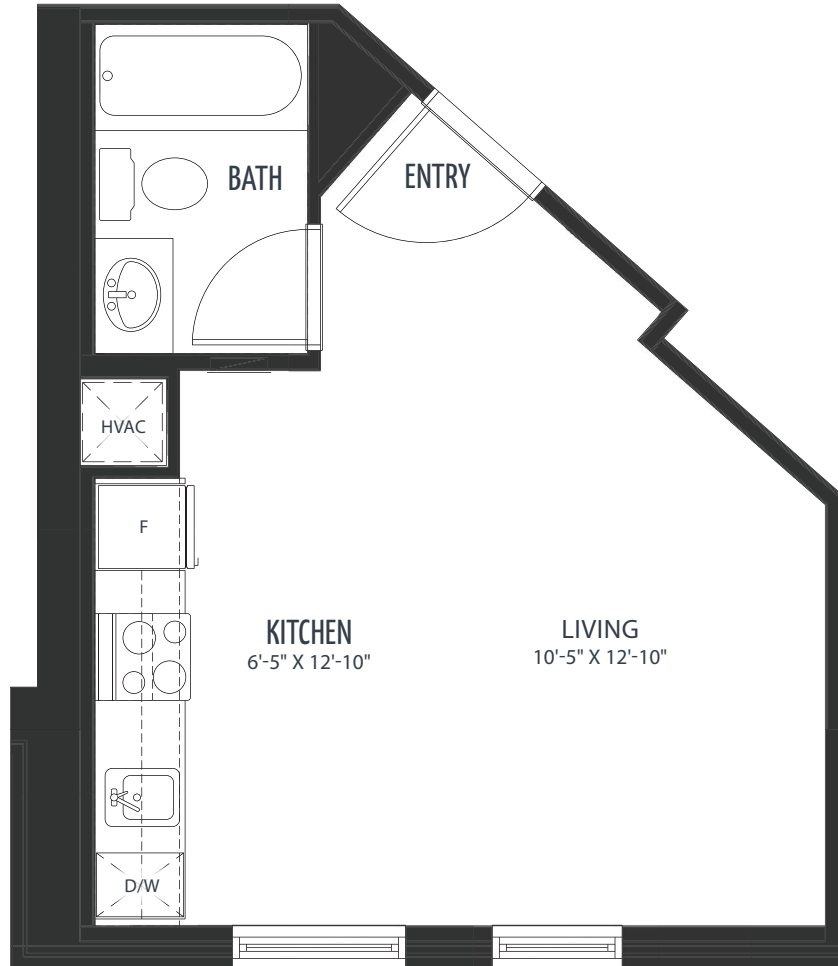

THE HIGHLIGHT

TheHighlight.ca

STUDIO

310, 410, 509,
609, 709, 809
353 Sq.Ft.